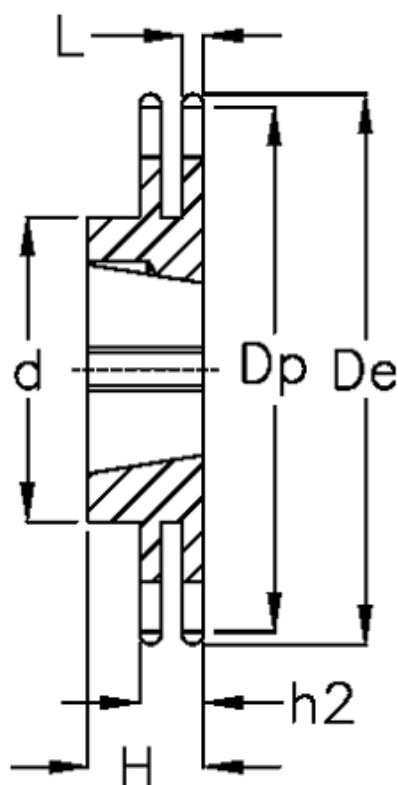

Article number: 616032008025

Description: Taperbored sprocket 16 B-2 Z=25 duplex
for bushing 3020

Measures

C = 2.5
d = 140
De = 213.5
Dp = 202.66

For bush = 3020

For chain size = 1" x 17,02 mm

For chain type = 16 B-2

H = 51

h2 = 47.7

Material = Stål

Number of teeth = 25